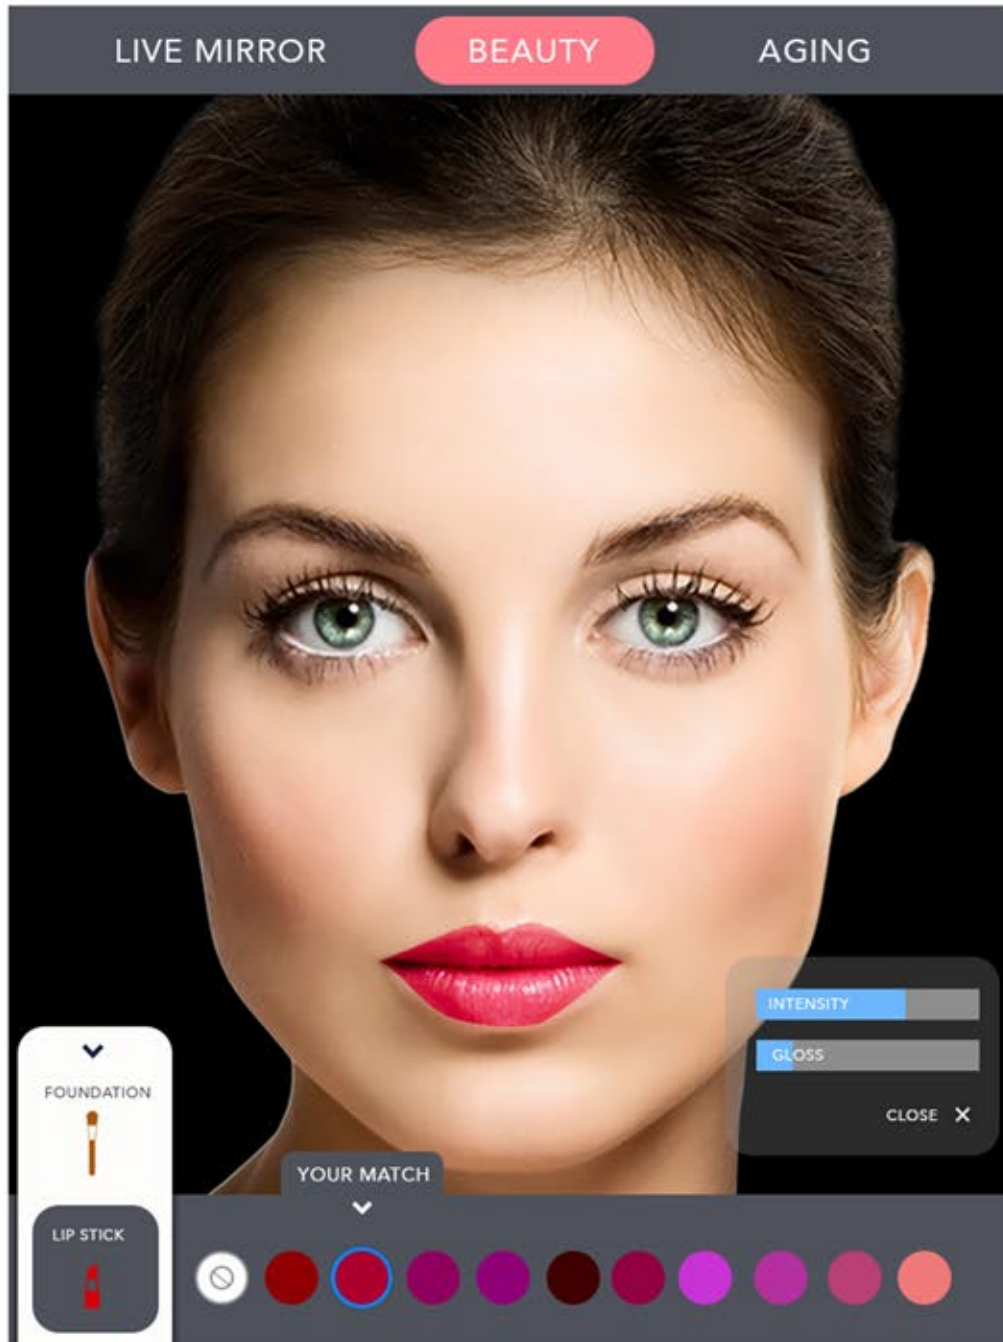

# Beauty Widget

with iFace Technology from BTBP

A single interface to showcase our live 3D, beauty simulation, still photos and more to highlight skin and face transformations.

## Beauty Widget

Turn your customer's smart device into a personalized dermatologist.