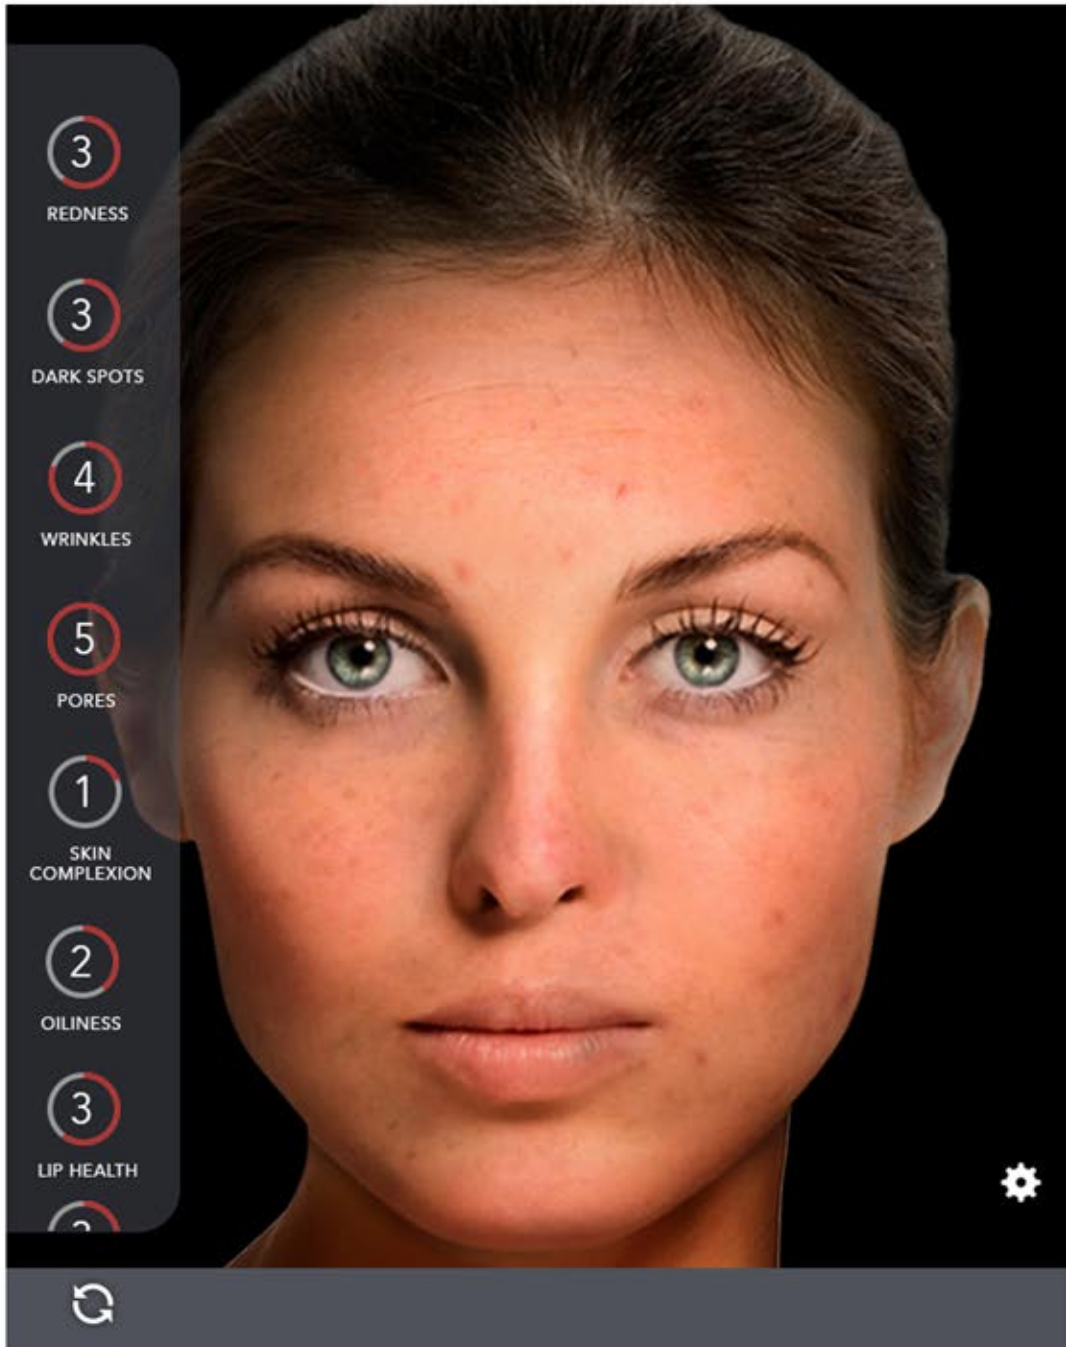

Grow your Business with BTBP's A.I. Technology

Skincare Widget

with iFace Technology from BTBP

An intelligent photo capture widget with ability to auto-detect optimal conditions for analyzing skin features & facial analysis. Available for native and web experiences.

How to use this widget

Skincare Widget

Intelligent Photo Capture and Facial Features Analysis

Turn your customer's smart device into a personalized dermatologist.

- 1 **Subscribe to license**
 - ♦ Contact customer@btbp.org
- 2 **SDK(Software Development Kit) will be provided**
- 3 **Online documentation**
 - ♦ RESTful API with JSON format for easy data mining and easy account access across multiple devices
- 4 **Develop application using the SDK**
 - ♦ Sample app using the SDK will be provided for reference
- 5 **Contact support@btbp.org for any queries**