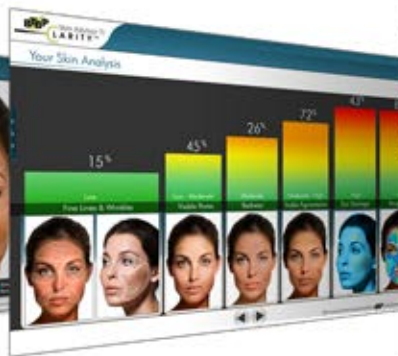

BTBP Skin Advisor Pro CLARITY™

The Skin Advisor Pro System is powered with BTBP's Artificial Intelligence Engine. It is capable of performing an analysis in about two minutes on skin concerns such as acne, fine lines and wrinkles, redness, roughness, visible pigmentation, sun damage and visible pores.

Application Features

Grid & Silhouette Display for reproducible positioning

Voice Guided Image Capture

Facial Feature Registration

Progression trends

Data Comparison

Customizable Reports

Skin Type Mapping to Customizable Product & Treatment Database

Automated Image Registration

Feature Analysis

Analysis Overview

Anticipated Skin Results

Measured Features

Fine Lines & Wrinkles

Visible Pores

Roughness

Acne

Redness

Visible Pigmentation

Subsurface Pigmentation

Power Specifications : 100 - 240 VAC 120 @ 5 amps

Capture with White & Blue light

BTBP Clarity Skin Advisor Pro system captures digital, high resolution full face images for recognition and extraction of particular skin condition features. Images are taken in multi-spectral lighting : true white light and safe blue light capture to reveal skin conditions on and beneath the skin's surface layer. We use our patented blue light wavelength to replace the dangerous UV light in the system. The system calculates skin tone evenness measurements, UV damage and susceptibility, pore health for calculating the risk of acne, and wrinkle classification according to severity level.